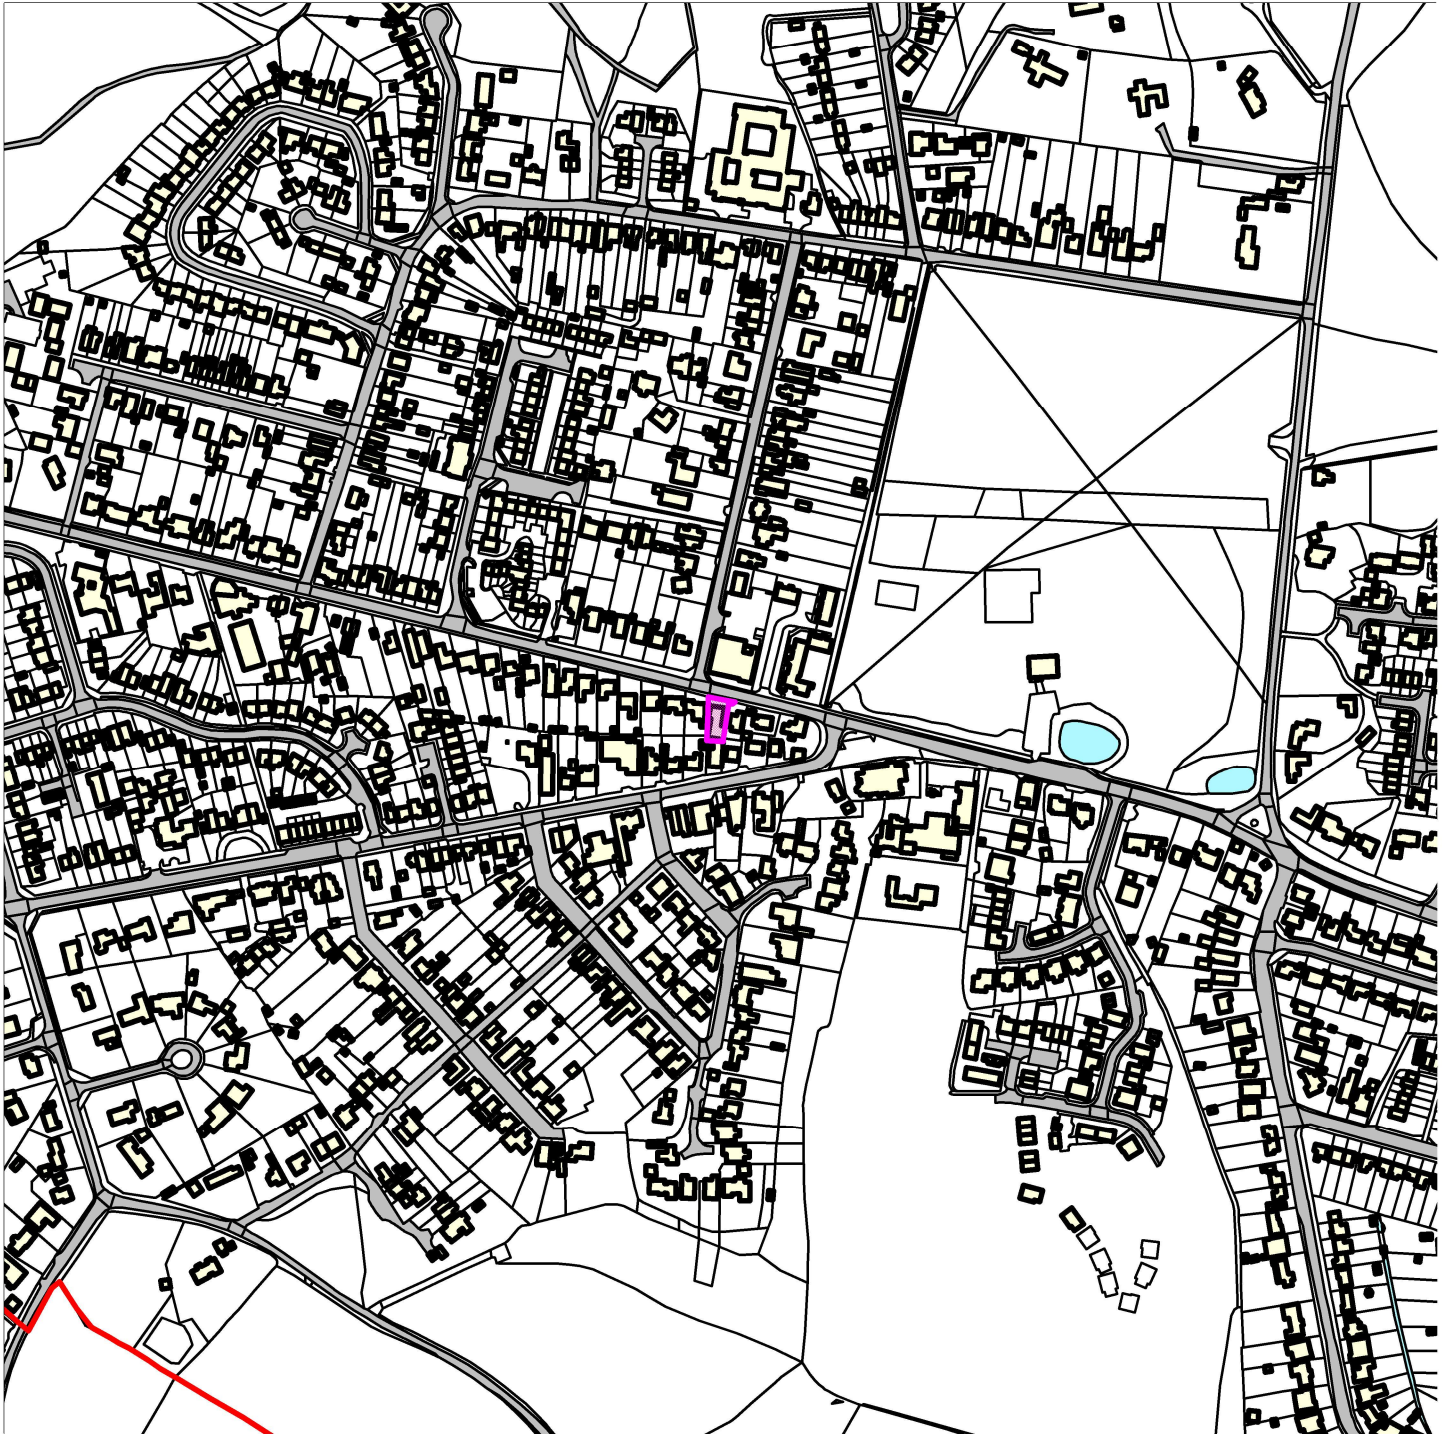

23/00879/FUL

6A Victoria Road, Mortimer Common, RG7 3SE

Map Centre Coordinates :

Scale : 1:4874

Reproduced from the Ordnance Survey map with the permission of the Controller of Her Majesty's Stationery Office © Crown Copyright 2003.

Unauthorised reproduction infringes Crown Copyright and may lead to prosecution or civil proceedings .

Organisation	West Berkshire Council
Department	
Comments	Not Set
Date	21 September 2023
SLA Number	0100024151